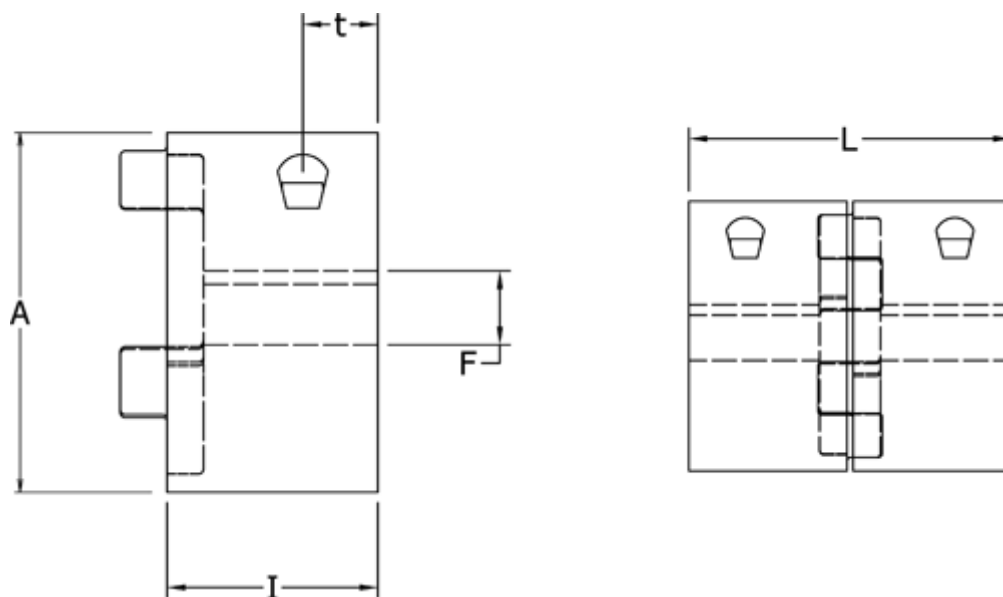

# Data Sheet

Article number: 3335019M006

Description: Clamping Hub Klonex ES 19/24  
ALU Aluminium, Bore 6H7 mm

## Measures

A = 40  
F = 6  
I = 25  
L = 66  
t = 12.0